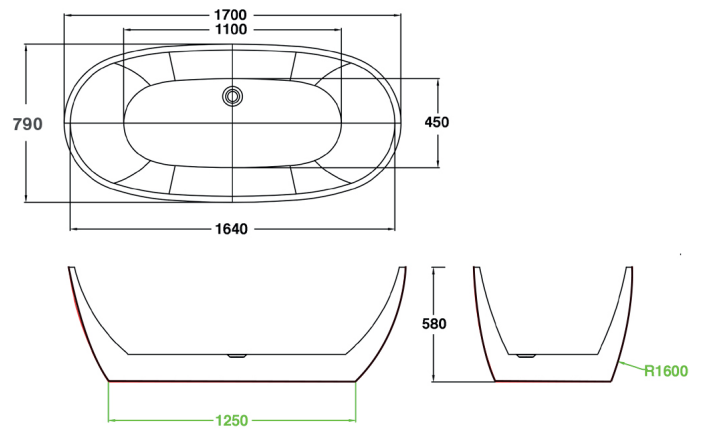

TECHNICAL DATA SHEET

DURO 1700X790 FREESTANDING BATH INCLUDING CHROME OVERFLOW AND POP UP BATH WASTE

Category:	baths	Code:	PB1017B
Guarantee:	25 year	Range:	Puracast
Type:	Freestanding	Weight:	0.00

Dimensions are in millimetres except thread sizes which are BSP imperial.