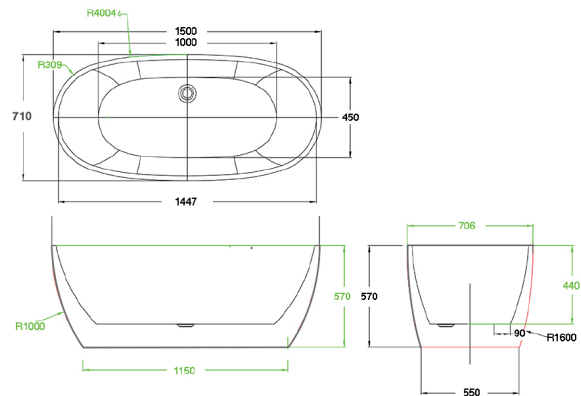

## DURO 1500X710 FREESTANDING BATH INCLUDING CHROME OVERFLOW AND POP UP BATH WASTE

Category:	baths	Code:	PB1017A
Guarantee:	25 year	Range:	Puracast
Type:	Freestanding	Weight:	0.00

Dimensions are in millimetres except thread sizes which are BSP imperial.