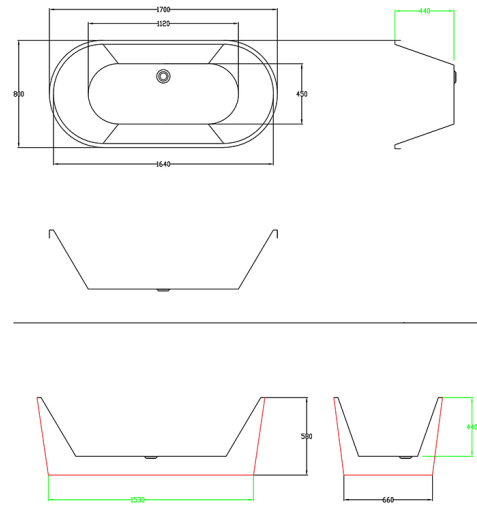

TECHNICAL DATA SHEET

ARCO SLIM 1700X800 FREESTANDING BATH INCLUDING CHROME OVERFLOW AND POP UP BATH WASTE

Category:	baths	Code:	PB106SLIM
Guarantee:	25 year	Range:	arco
Type:	Freestanding	Weight:	0.00

Dimensions are in millimetres except thread sizes which are BSP imperial.