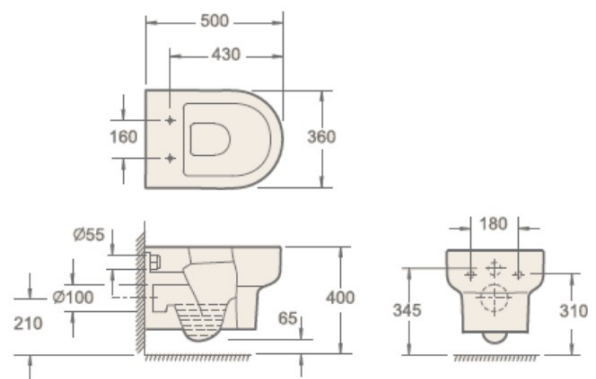

## DURO WALL HUNG WC BOWL WITH FIXINGS AND SEAT

Category: toilets Code: CH10122/S10122SC  
Range: Duro Weight: 24.90

Dimensions are in millimetres except thread sizes which are BSP imperial.