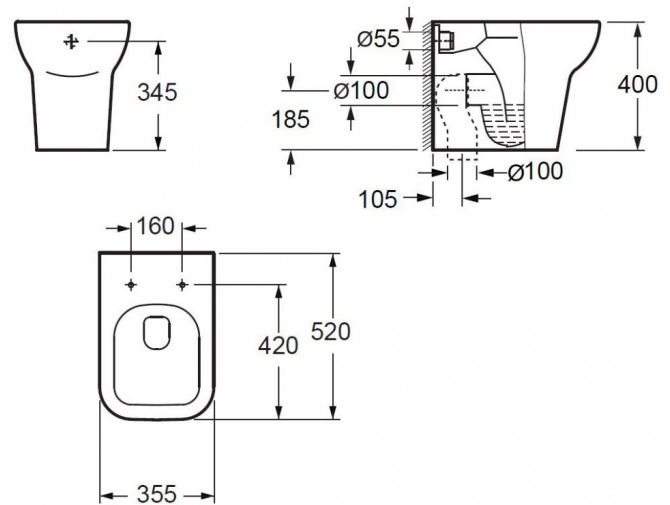

TECHNICAL DATA SHEET

SUBURB BACK TO WALL WC BOWL WITH FIXINGS AND SOFT CLOSE SEAT

Category:
Range:

toilets
Suburb

Code:
Weight:

CB1010C/S1010SCQR
0.00

Dimensions are in millimetres except thread sizes which are BSP imperial.